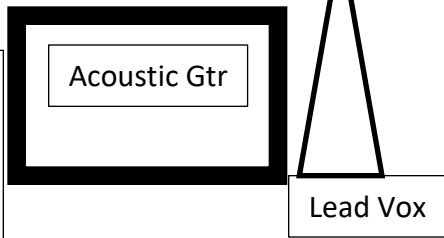

**Sons of Sterling**  
**Stage Plot**

Acoustic/Lead Vox – Matt  
 Electric Guitar/Backup Vox – Mike  
 Drums/Drum Vox – Troy  
 Bass – Chad  
 Electric Guitar 2/Fiddle - Justin